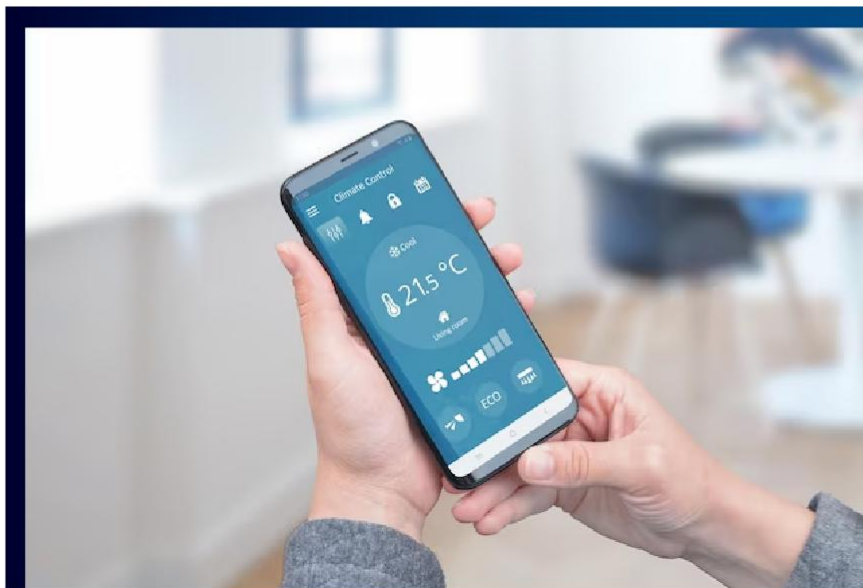

Device identification

Device configuration

Device activity tracking

Centralized Dashboard

Email Protection

Geo-location Tagging

Data security

Remote security actions

# AIR QUALITY DEVICE

Our IoT-based Air Quality Device is an ideal solution that can provide real-time data and insights about the air quality in a particular area. This IoT-based air pollution monitoring system comprises several hardware and software components that collect and process data.